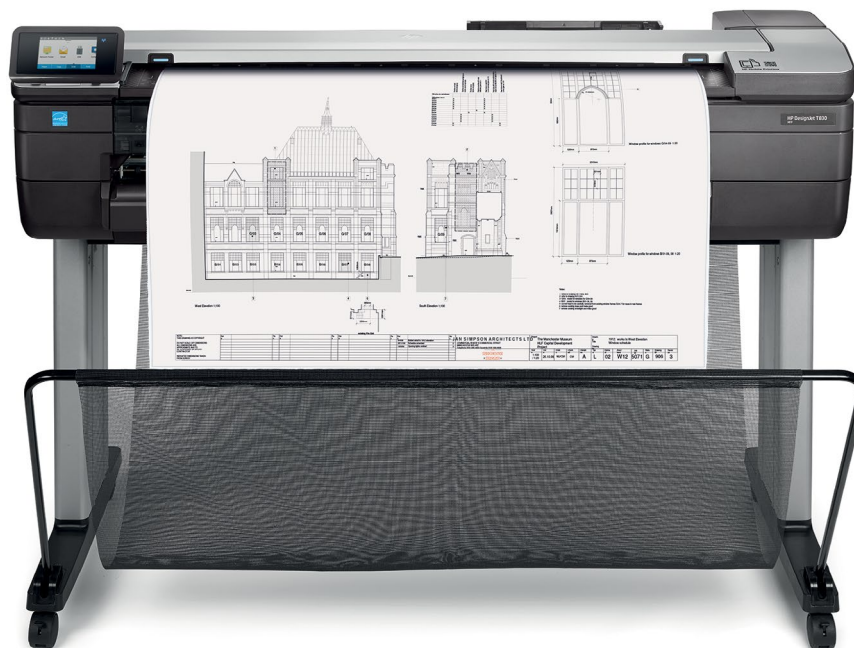

HP DesignJet T830 Multifunction Printer

Multifunction reinvented—built-in scanner at an unbeatable price¹

Print, scan, copy, and share—robust, compact 36-inch Wi-Fi MFP for office and construction